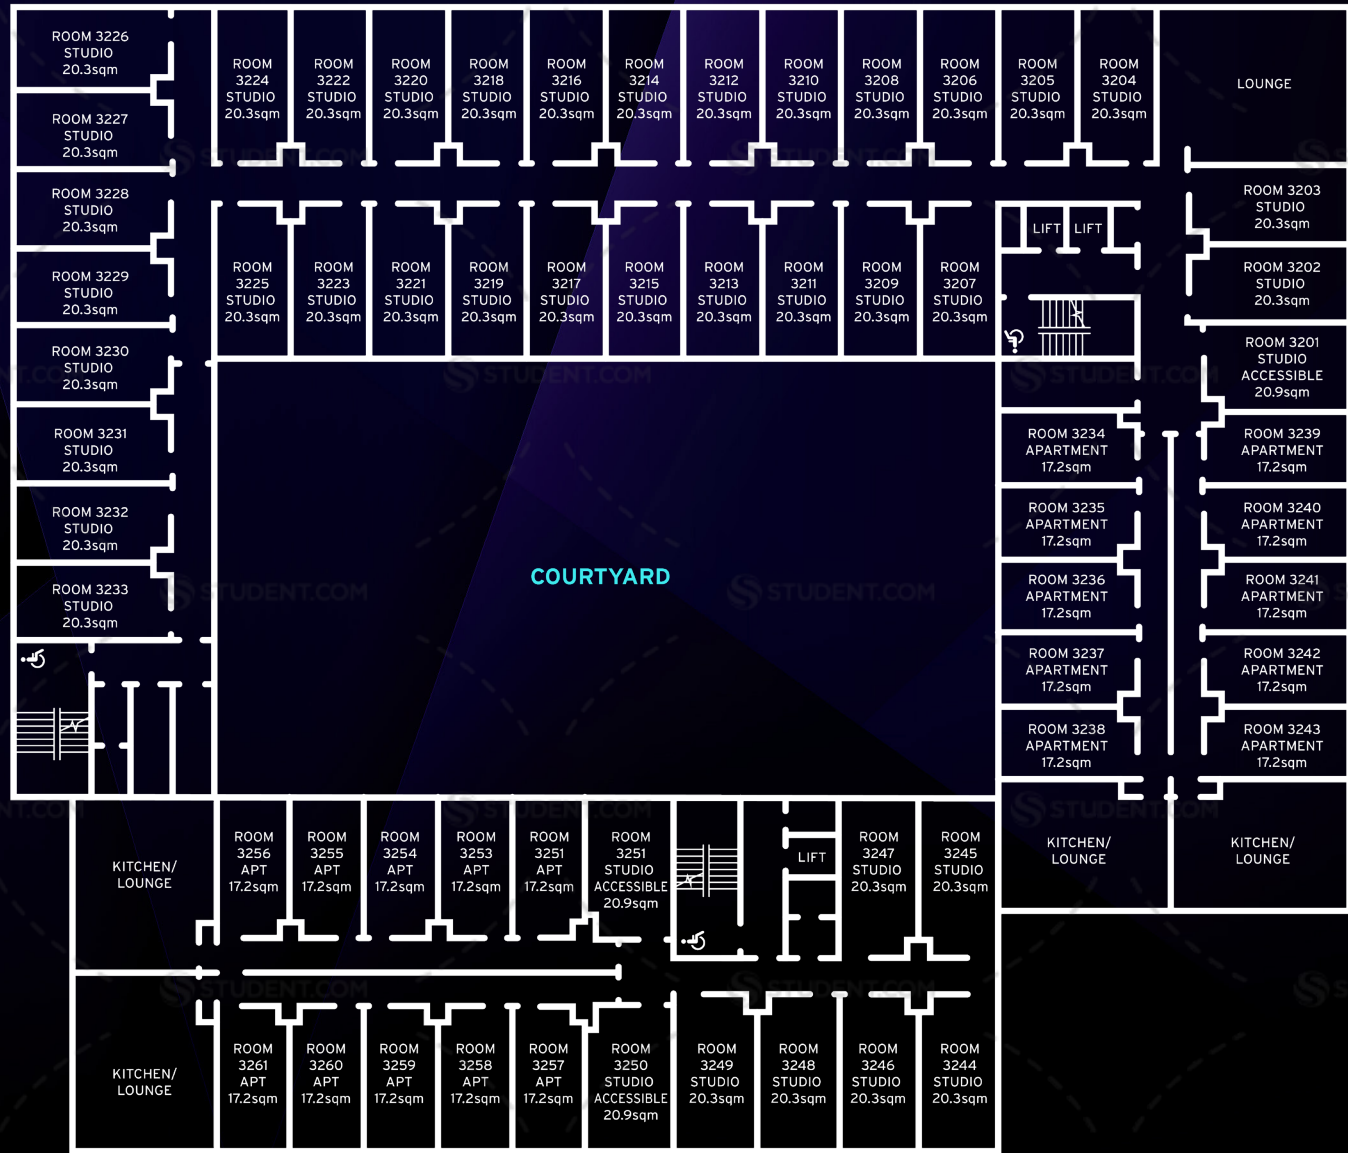

# ▶ BLOCK 3: LEVEL 1

RIVER & COURTYARD VIEW

GARDEN VIEW

# ▶ BLOCK 3: LEVEL 2