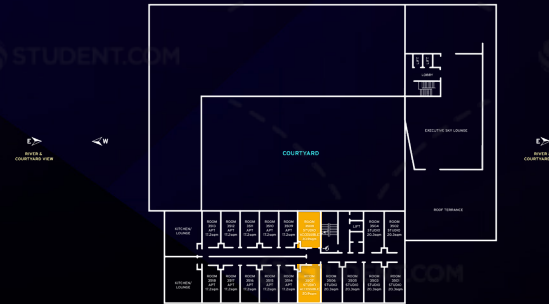

# ▶ true ACCESSIBLE STUDIO

Studio size  
20.9-21 m<sup>2</sup>

**LEVEL G (BLK 3)**

**LEVEL 1-4 (BLK 3)**

**LEVEL 5 (BLK 3)**

**LEVEL G (BLK 4)**

**LEVEL 1-4 (BLK 4)**

**LEVEL 5 (BLK 4)**