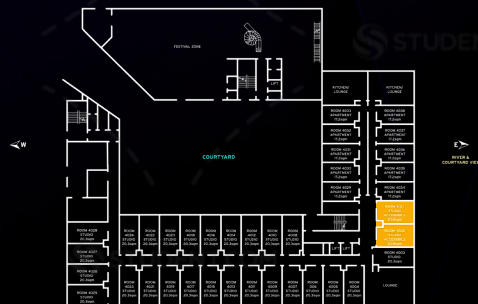

# ▶ true ACCESSIBLE STUDIO

Studio size  
20.9-21 m<sup>2</sup>

**LEVEL G (BLK 3)**

**LEVEL 1-4 (BLK 3)**

**LEVEL 5 (BLK 3)**

**LEVEL G (BLK 4)**

**LEVEL 1-4 (BLK 4)**

**LEVEL 5 (BLK 4)**