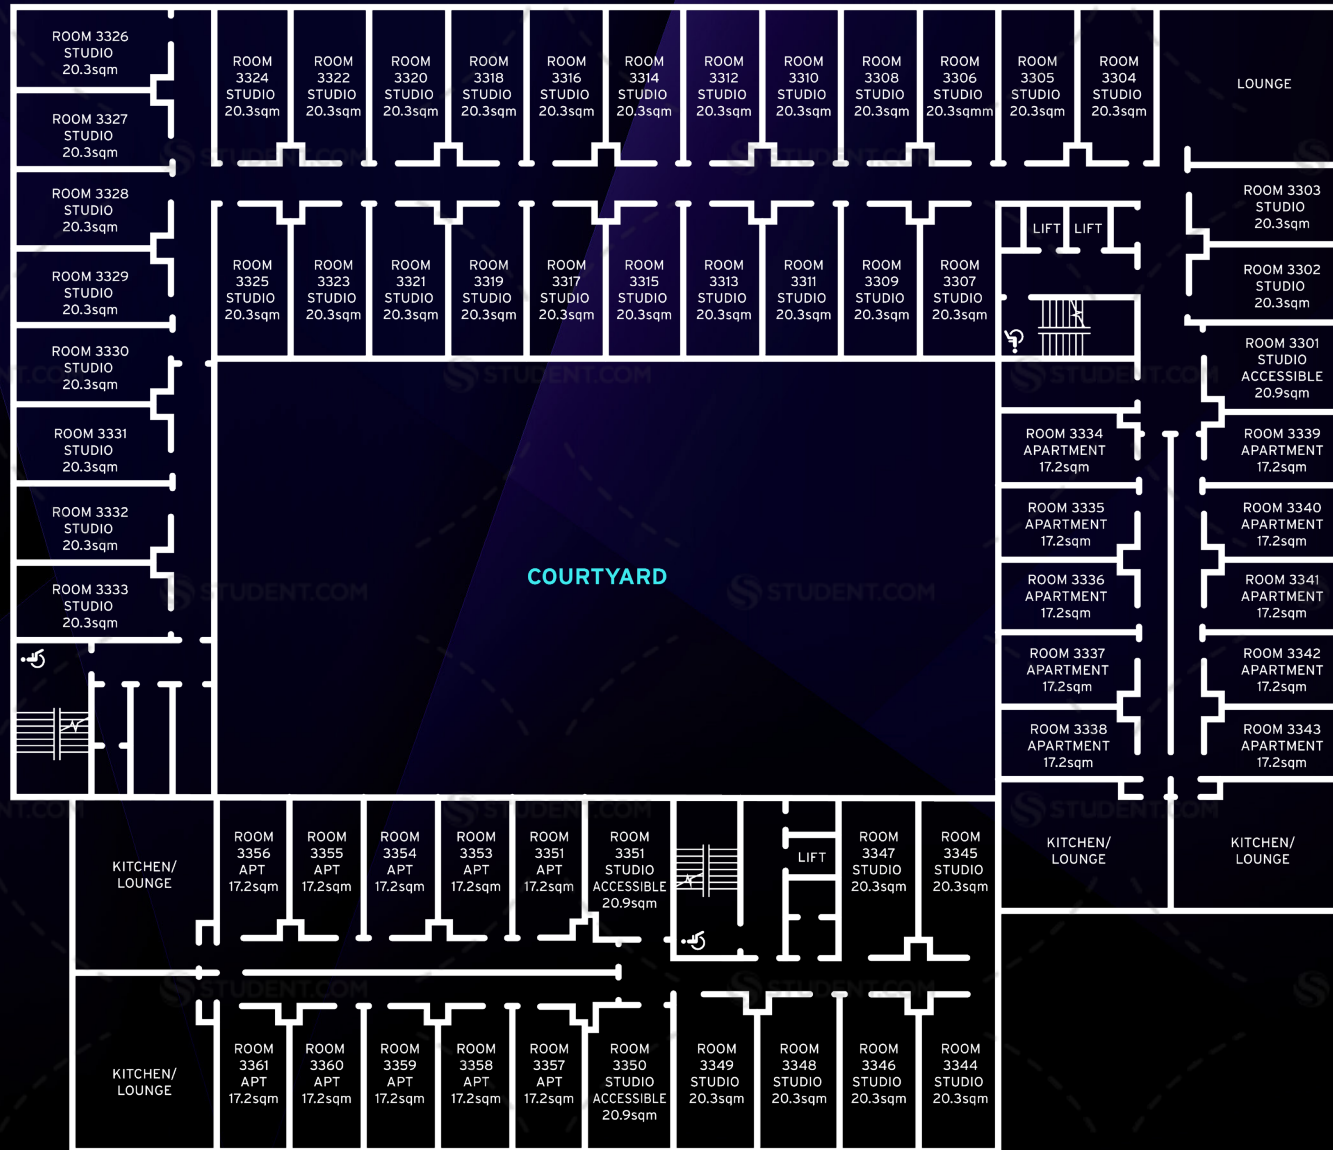

▶ BLOCK 3: LEVEL 3

RIVER & COURTYARD VIEW

GARDEN VIEW