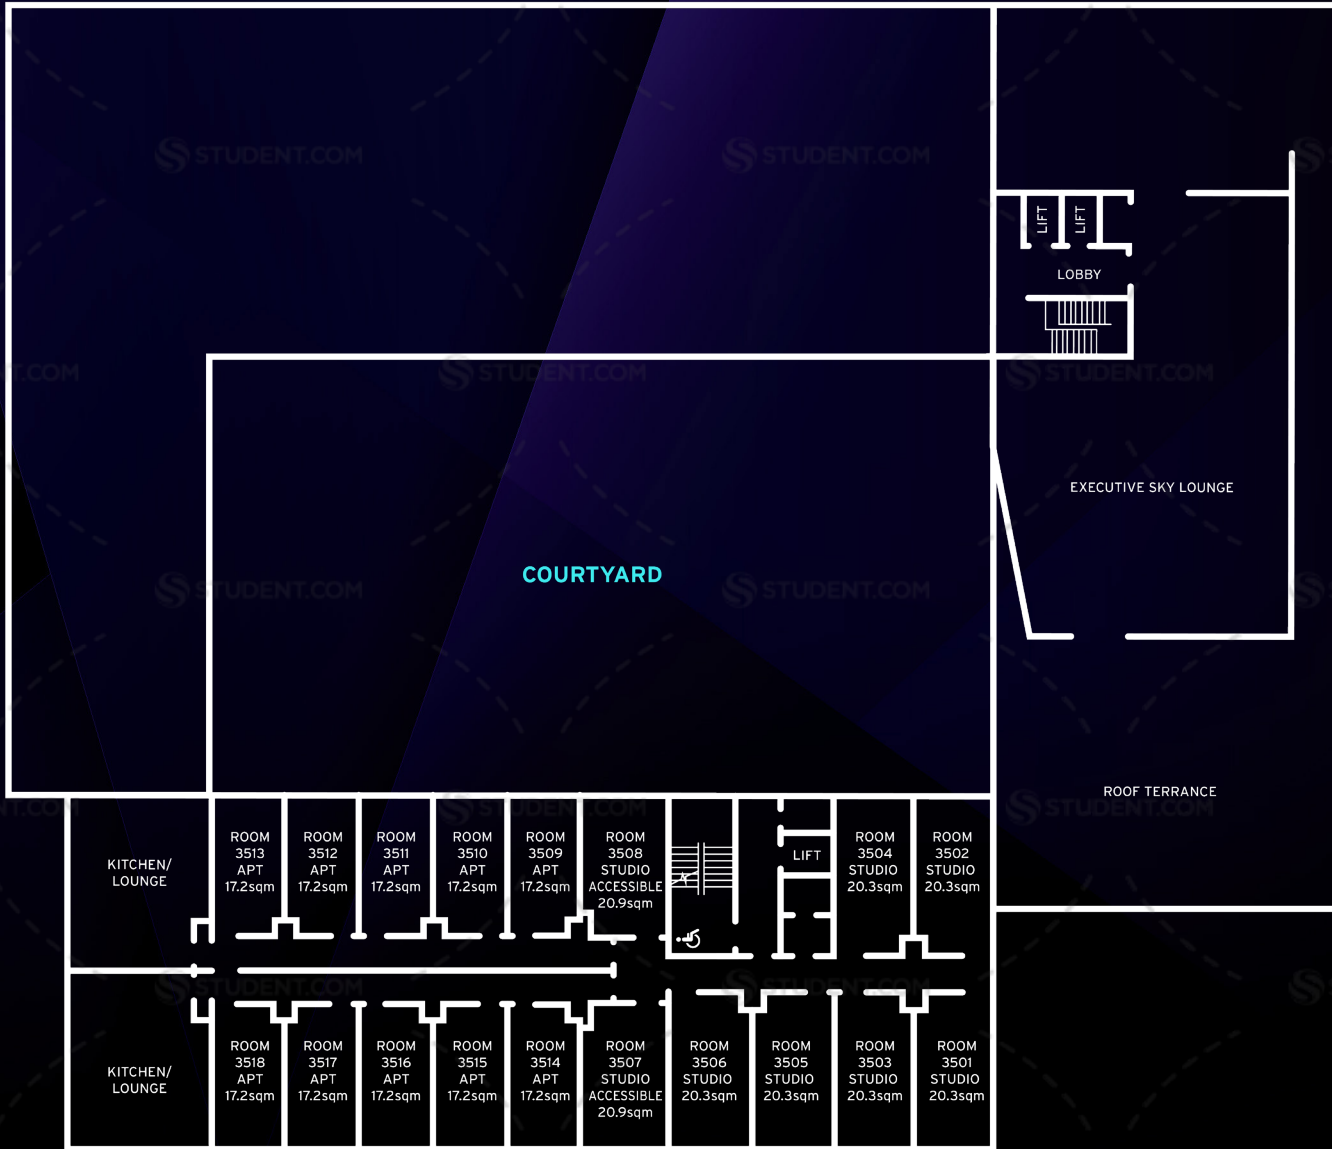

▶ BLOCK 3: LEVEL 5

RIVER & COURTYARD VIEW

GARDEN VIEW