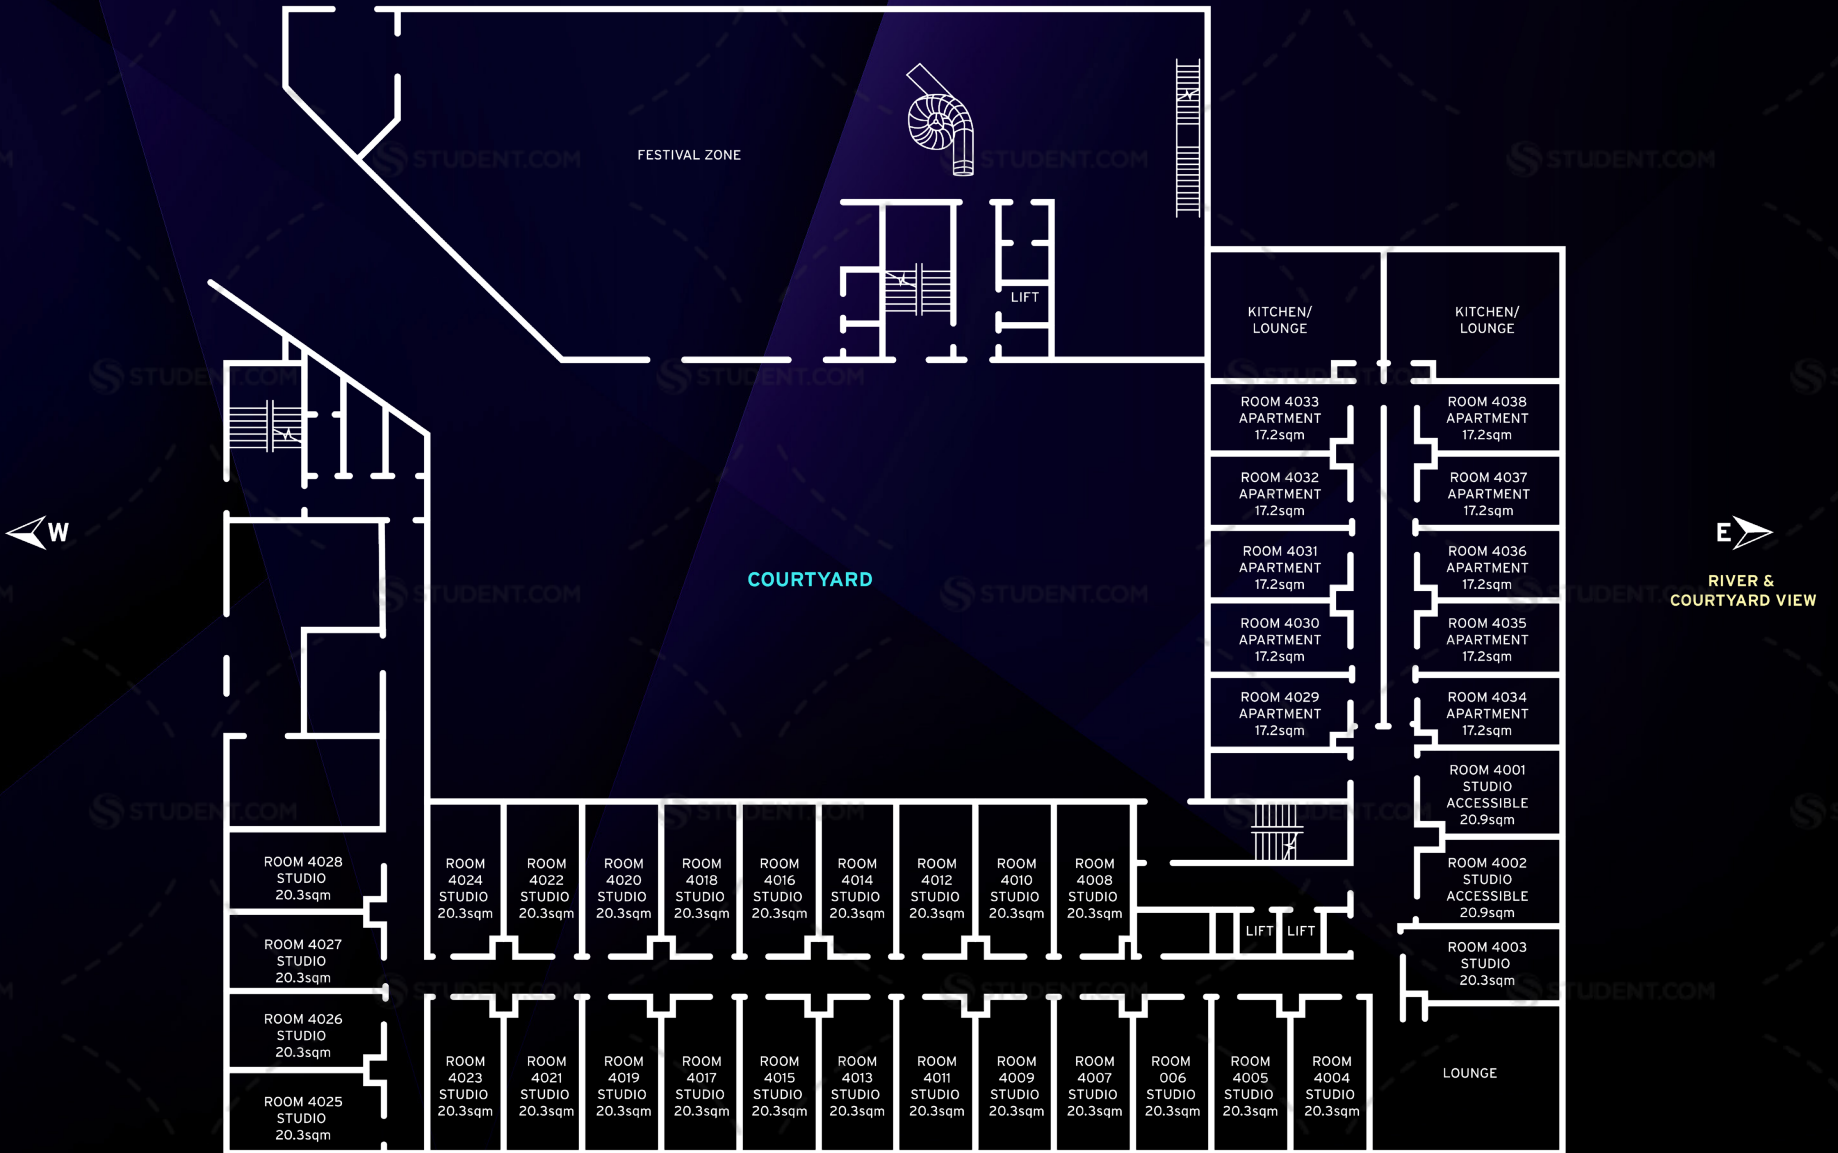

▶ BLOCK 4: GROUND FLOOR