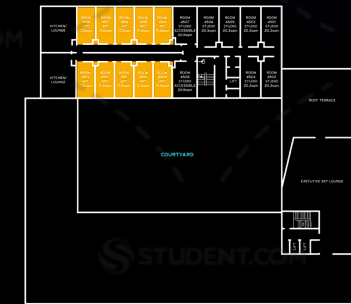

# ▶ true APARTMENT - 5 BEDROOMS

Studio size  
17.2 - 17.7 m<sup>2</sup>

**LEVEL G-1 (BLK 3)**

**LEVEL 2-4 (BLK 3)**

**LEVEL 5 (BLK 3)**

**LEVEL G-1 (BLK 4)**

**LEVEL 2-4 (BLK 4)**

**LEVEL 5 (BLK 4)**