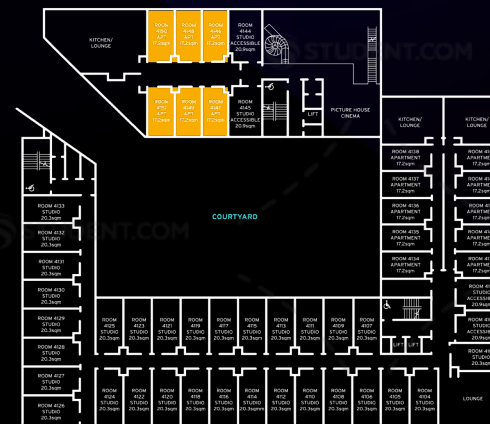

## Studio size 17.2 m<sup>2</sup>

**LEVEL 1 (BLK 3)**

**LEVEL 1 (BLK 4)**