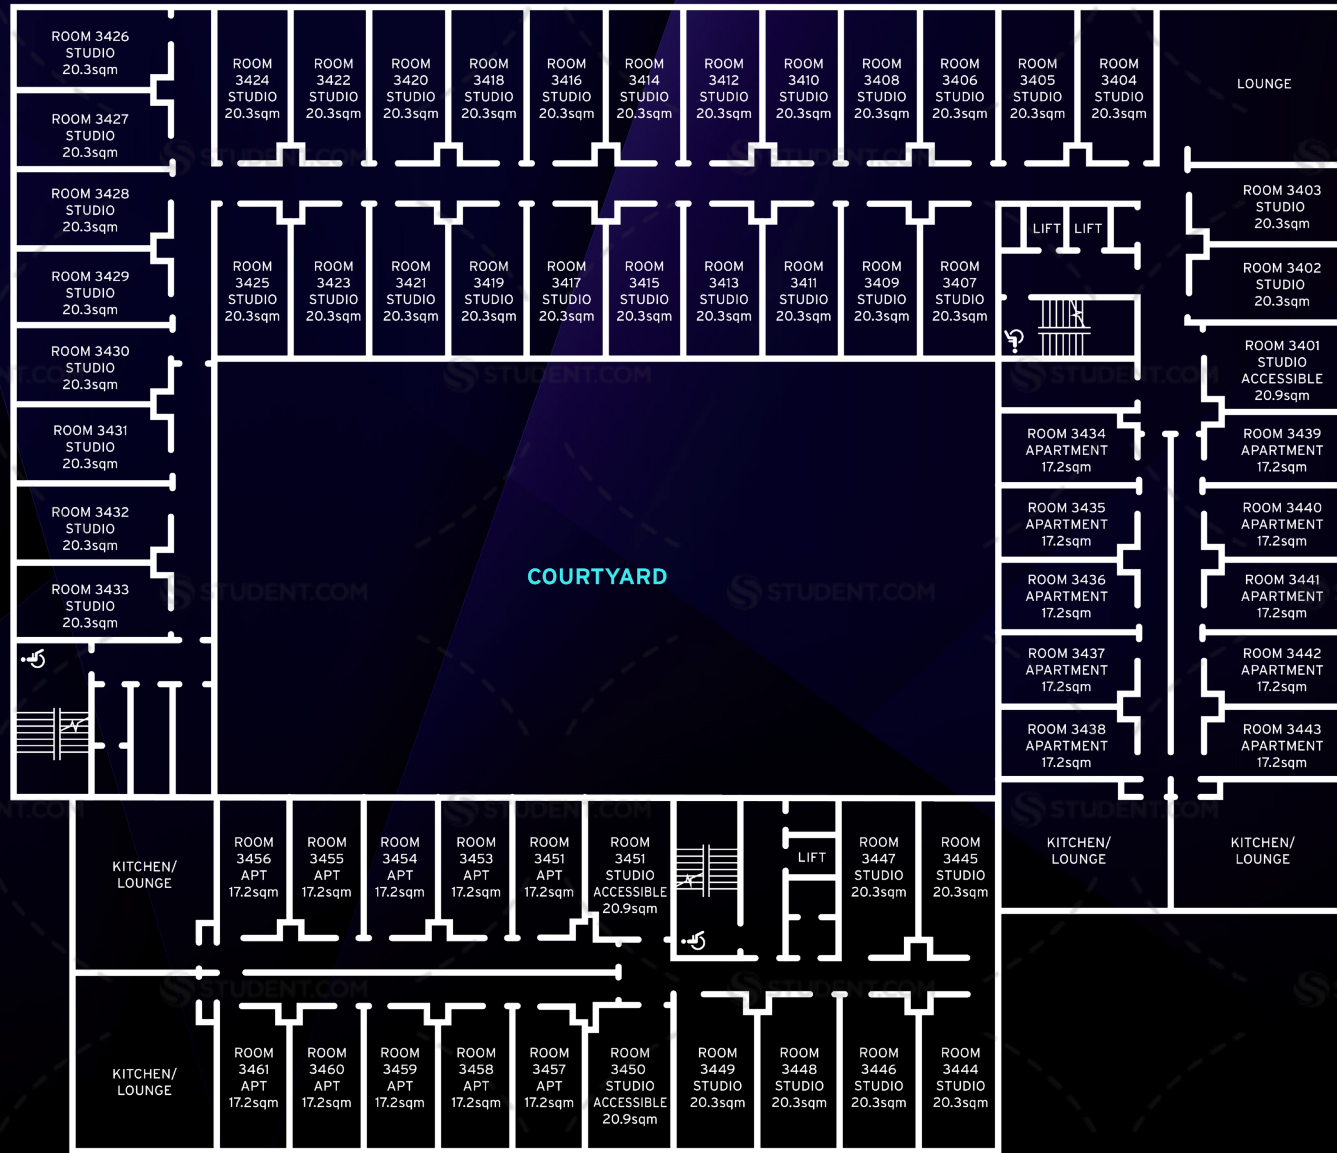

# ▶ BLOCK 3: LEVEL 3

RIVER & COURTYARD VIEW

GARDEN VIEW

# ▶ BLOCK 3: LEVEL 4

GARDEN VIEW